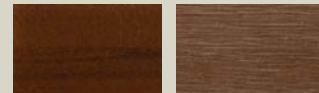

FINISHES

outdoor colors

Available only in brushed (all profiles) or dune finish (only Q20410)

01 Bianco Carrara

01-PW Avorio

02 Lagorai

99 Cuba

10 Caffè Bogotà

13 Myanmar

28 Grigio Londra

14 Grigio Silverstone

34 Verde Bamboo

48 Black

33 Beige Sahara

indoor colors

Available in brushed, smooth (all profiles) or dune finish (only Q20410)

01 Bianco Carrara

01-PW Avorio

02 Lagorai

99 Cuba

10 Caffè Bogota

13 Myanmar

28 Grigio Londra

14 Grigio Silverstone

34 Verde Bamboo

48 Black

06 Marrakech

33 Beige Sahara

18 Lanzarote

12 Segovia

16 Rosso Maranello

26 Azzurro Lido